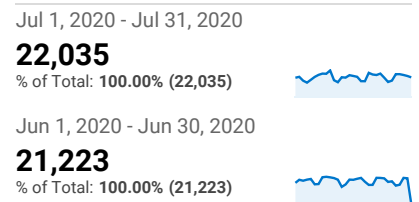

Top Twenty

Jul 1, 2020 - Jul 31, 2020
Compare to: Jun 1, 2020 - Jun 30, 2020

All Users
+0.00% Sessions

Pageviews and Unique Pageviews b...

Page	Pageviews	Unique Pageviews
/howto/computers/cut-copy-paste.htm		
Jul 1, 2020 - Jul 31, 2020	12,353	11,842
Jun 1, 2020 - Jun 30, 2020	11,575	11,073
% Change	6.72%	6.94%
/default.htm		
Jul 1, 2020 - Jul 31, 2020	2,348	1,848
Jun 1, 2020 - Jun 30, 2020	2,372	1,902
% Change	-1.01%	-2.84%
/employment/default.htm		
Jul 1, 2020 - Jul 31, 2020	1,399	424
Jun 1, 2020 - Jun 30, 2020	1,319	424
% Change	6.07%	0.00%
/news/obits/default.htm		
Jul 1, 2020 - Jul 31, 2020	1,156	688
Jun 1, 2020 - Jun 30, 2020	1,363	764
% Change	-15.19%	-9.95%
/news/default.htm		
Jul 1, 2020 - Jul 31, 2020	890	522
Jun 1, 2020 - Jun 30, 2020	704	409
% Change	26.42%	27.63%
/facts/starr-piano.htm		
Jul 1, 2020 - Jul 31, 2020	702	440
Jun 1, 2020 - Jun 30, 2020	652	401
% Change	7.67%	9.73%
/waynet/spotlight/2004/040908-highpoint.htm		
Jul 1, 2020 - Jul 31, 2020	637	581
Jun 1, 2020 - Jun 30, 2020	625	554
% Change	1.92%	4.87%

Pageviews

Sessions and % New Sessions by Default Channel ...

Default Channel Grouping	Sessions	% New Sessions
Organic Search		
Jul 1, 2020 - Jul 31, 2020	17,319	85.94%
Jun 1, 2020 - Jun 30, 2020	16,109	85.20%
% Change	7.51%	0.87%
Direct		
Jul 1, 2020 - Jul 31, 2020	3,895	60.41%
Jun 1, 2020 - Jun 30, 2020	4,131	63.25%
% Change	-5.71%	-4.49%
Referral		
Jul 1, 2020 - Jul 31, 2020	443	67.27%
Jun 1, 2020 - Jun 30, 2020	490	70.00%
% Change	-9.59%	-3.90%
Social		
Jul 1, 2020 - Jul 31, 2020	378	88.10%
Jun 1, 2020 - Jun 30, 2020	493	91.28%
% Change	-23.33%	-3.49%

Sessions

Unique Visitors

Users by User Type

User Type	Users
New Visitor	
Jul 1, 2020 - Jul 31, 2020	17,952
Jun 1, 2020 - Jun 30, 2020	17,127
% Change	4.82%
Returning Visitor	
Jul 1, 2020 - Jul 31, 2020	2,286
Jun 1, 2020 - Jun 30, 2020	2,279
% Change	0.31%