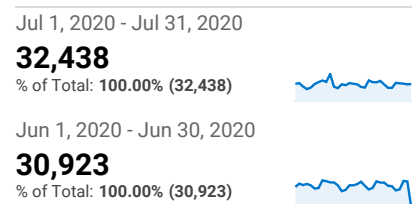

Hits

Sessions and % New Sessions by D...

Default Channel Grouping	Sessions	% New Sessions
Organic Search		
Jul 1, 2020 - Jul 31, 2020	17,319	85.94%
Jun 1, 2020 - Jun 30, 2020	16,109	85.20%